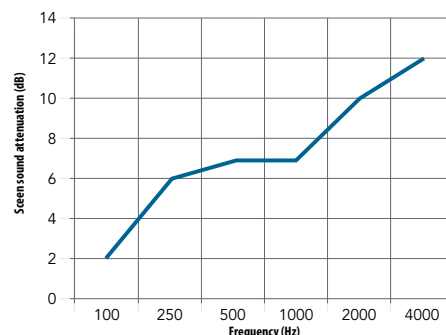

Reagoiminen tuleen
B-s1,d0
Perustuu standardiin EN 13501-1

Sisäilmasto
Rockfonin alakattotuotteet on luokiteltu luokkaan E1 EN 13964 (EN 717-1) standardin mukaisesti.

Puhdistaminen
- Kehys: Imurointi, kosteapyyhintä ja matalapainevaahtopesu
- Canvas: Imurointi, kosteapyyhintä ja normaali konepesu 70 asteessa

Materiaalien turvallisuus
Kaikki Rockfonin tuotteissa käytetyt materiaalit on tarkastettu REACH-asetuksen rajoitettujen ainesosalistan suhteen, eivätkä ne sisällä erityistä huolta aiheuttavia ainesosia (SVHC). Rockfonin kivivillakuidut täyttävät EU:n turvallisten kuitujen säädökset ja niillä on EUCEB-sertifiointi.

Hygienia
Kivivilla ei toimi mikro-organismien kasvualustana

Kierrätettävyys
Täysin kierrätettävä kivivilla